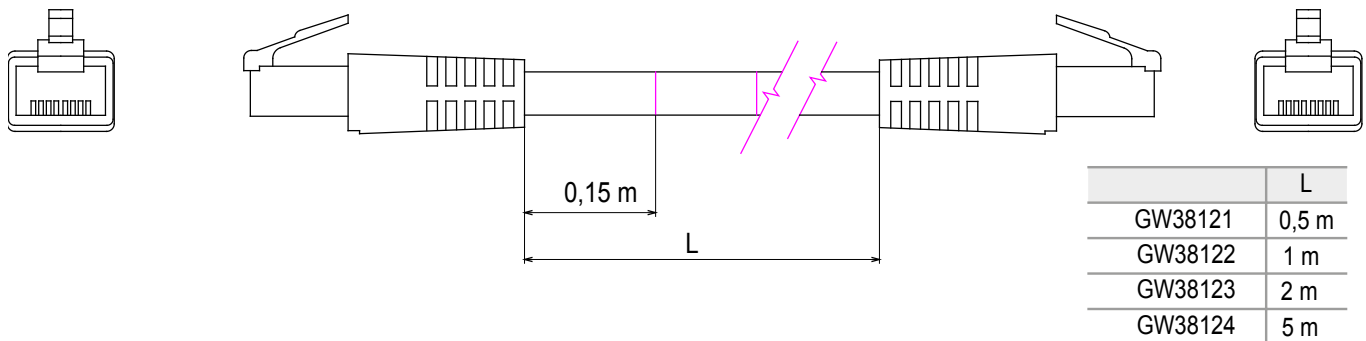

Product Data Sheet

GW38123

DATA CENTER range

Complete system for the connection and distribution of LAN networks in residential and tertiary areas. The range includes fibre optic solutions, wall panels, floor cabinets and copper wiring products. To wire copper networks, Data Center offers RJ45 connectors and HDMI and USB couplers suitable for Gewiss civil series, permutation cords and UTP and FTP cables, offering installation flexibility and ease of wiring.

Category	Patch-cord	Description	RJ45 - RJ45
Use category	5e	Cables type	FTP 24 AWG
System	FTP	Cable length	2 m
Colour	Grey	Electrocod	2972

DIMENSIONAL

STANDARDS/APPROVALS