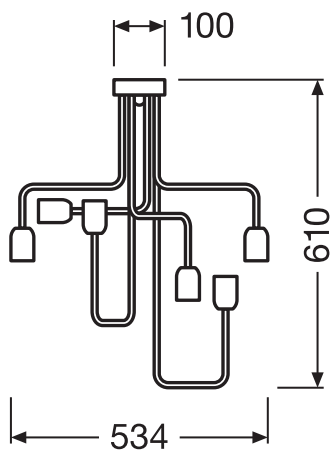

### Dimensions & Weight

Length	534.00 mm
Width	100.00 mm
Height	610.00 mm
Product weight	1350.00 g