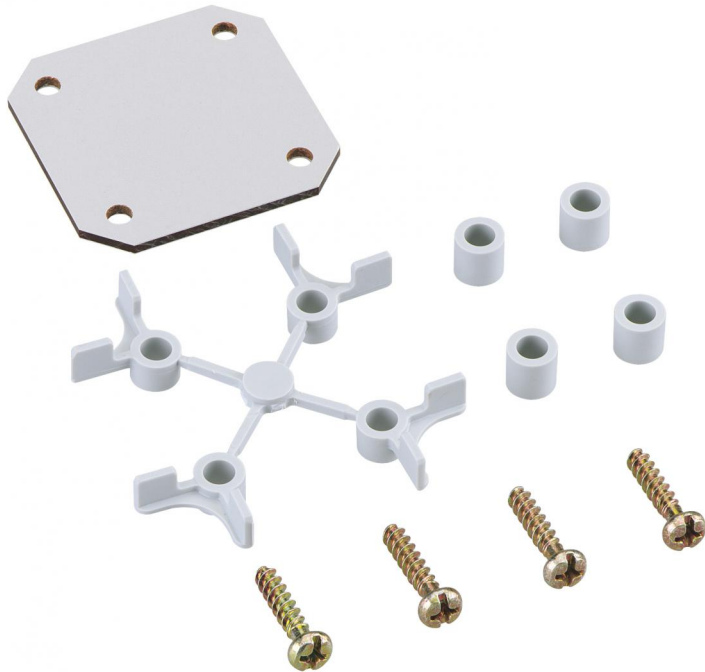

Mounting plate

## TK MPI-77

#### Mounting plate

Productnumber: 19500101

Dimensions: 45 x 45 x 2,5 mm

Assembly plate in melamine-clad insulating material, 2.5 mm thick, incl. fixing screws and spacers, grey

**TK PS/PC 77 + ALS 99**

---

### Dimensions

Width:	45 mm
Length:	45 mm
Height:	2.5 mm