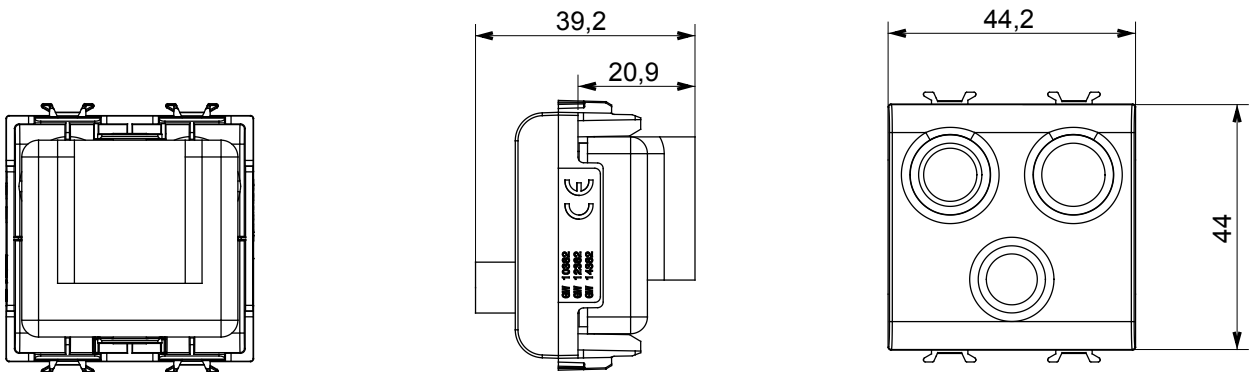

Product Data Sheet

GW13382

CHORUSMART - domestic range

Wide range of control devices, sockets for power supply (conforming to national and international standards) signal pick-up, climate control, comfort management, technical alarm signalling and emergency lighting management. The ChoruSmart modular devices are available in five colours, glossy white, satin white, natural beige, satin black and lacquered titanium and in various sizes from 1/2, 1, 2 and 3 modules. Thanks to the mounting supports for rectangular, square and round boxes, endless combinations can be created with the ChoruSmart range of plates.

Category	TV/FM/SAT socket-outlet	Description	Direct
Colour	Natural satin beige	Attenuation	0 dB
Connectors	TV-FM-SAT	Standard	EN 60728-4; IEC 61169-2; IEC 61169-24
No. modules	2	Cable fixing	With screw
Case	Pressure casting zamak metal body	Electrocod	0131
Material	Technopolymer		

DIMENSIONAL

STANDARDS/APPROVALS