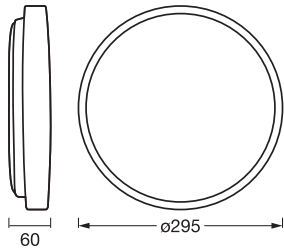

Photometrical data

Luminous flux	1000 lm
Total luminous flux of contained light sources	2000 lm
Luminous efficacy	62 lm/W
Color temperature	3000 K
Reference control setting of contained light source (Kelvin)	3000 K
Light color (designation)	Warm White
Color rendering index Ra	\geq 80
Standard deviation of color matching	\leq 6 sdc _m
Flickering metric (Pst LM)	<1
Stroboscope effect metric (SVM)	<0.4
Photobiological safety group acc. to EN62778	RG0
Photobiological safety group acc. to EN62471	RG0
Beam angle	120 °

Dimensions & Weight

Diameter	295.00 mm
Height	60.00 mm
Product weight	500.00 g

ORBIS ALISON 295 16W
830CLICKDIM WD

Materials & Colors

Product color	Wood decor
Housing color	Wood decor
Body material	Metal
Cover material	Plastic
Glow Wire Test according to IEC 60695-2-12	650 °C