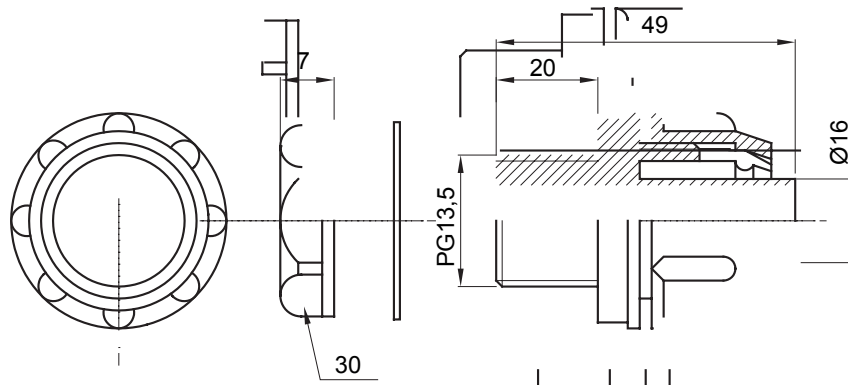

Straight and revolving coupling device for sheath with IP54 protection degree.

Colour	Grey RAL 7035	IP degree	IP54
PG pitch	13.5	Sheath Ø (mm)	16
Type	Fixed	Electrocod	210

DIMENSIONAL

TECHNICAL SYMBOLOGY