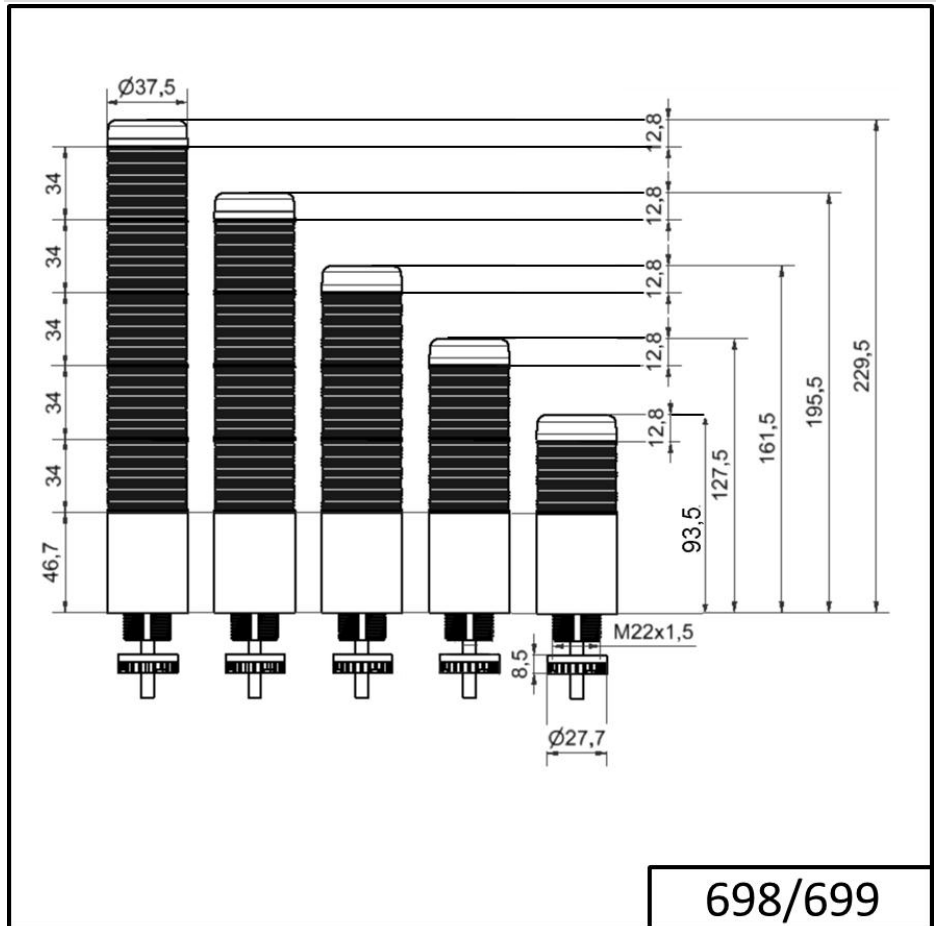

Completely pre-assembled Signal Towers / KOMPAKT 37
K37 plug EM 24VAC/DC GN/RD

DRAWING

698/699

For additional installation and mounting information, refer to the appropriate user guide at www.werma.com. This printed copy is for information only and is subject to alteration.