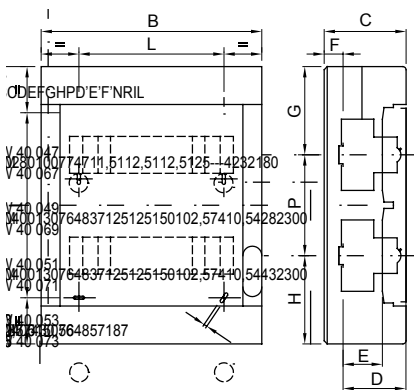

Product Data Sheet

GW40069BS

40 CD Range

The IP40 protected decorative enclosures are available in sizes from 8 to 72M. They provide superior aesthetic integration and are equipped with screw wiring multipolar terminal blocks, 80 A IP 20. They are available with smoked transparent doors or with blank doors that can be equipped with safety lock, characterized by the "PUSH" opening and closing. The terminal blocks allow to create simple and neat wiring reducing the set-up time of the enclosure.

Insulation class	II (according to IEC 61140 standards)	Colour	White RAL 9016
Outer dim. LxHxD (mm)	400x400x130	IP degree	IP40
Dispersible power (W)	45	Mechanical resistance	IK08
Rated voltage	400 V	Door colour	Blank
Terminal blocks	80 A - IP20 bipolar holes with screws	No. of modules EN 50022	36 (18x2)
Rated current	125 A	Glow Wire Test	650 °C
Operating temperature	-25 +60 °C	Type of material	Halogen-free in compliance with EN 60754-2
Electrocod	0321	Thermo-pressure with ball	70 °C
Accessories for insulation restoring	Screwcaps (GW44623) or fixing brackets in resin (GW44621)	Standard	EN 60670-1 (CEI 23-48) IEC60670-24 CEI 23-49
Insulation voltage	750 V	Pole 1 (mm²)	N/E (3x16) + (17x10)
Pole 2 (mm²)	N/E (3x16) + (17x10)		

DIMENSIONAL

TECHNICAL SYMBOLOGY

II (according to IEC 61140 standards)

IP

IP40

IK

IK08

GWT