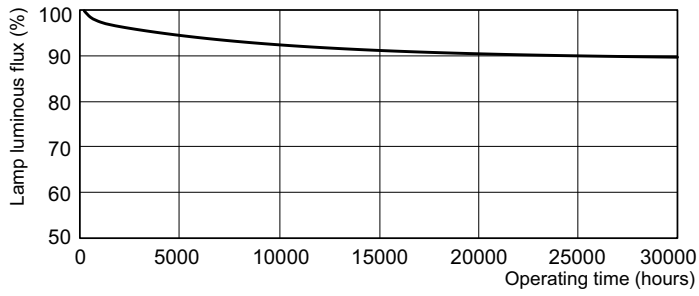

MASTER TL5 High Output

Lifetime

Lumen Maintenance Diagram - MASTER TL5 HO 49W/865 SLV/40