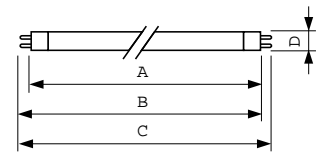

MASTER TL5 High Output

Product Data	
Full product code	871150064389655
Order product name	MASTER TL5 HO 49W/865 SLV/40
Order code	927927586555
Numerator - Quantity Per Pack	1
Numerator - Packs per outer box	40

Material number (12NC)	927927586555
Full product name	MASTER TL5 HO 49W/865 SLV/40
EAN/UPC - Case	8711500867735

Dimensional drawing

Product	D (max)	A (max)	B (max)	B (min)	C (max)
MASTER TL5 HO 49W/865 SLV/40	17 mm	1,449.0 mm	1,456.1 mm	1,453.7 mm	1,463.2 mm