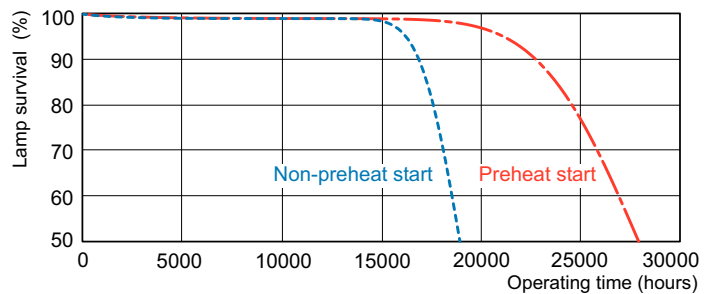

Life Expectancy Diagram - MASTER TL5 HO 49W/865 SLV/40

Life Expectancy Diagram - MASTER TL5 HO 49W/865 SLV/40