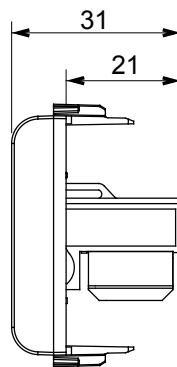

## GW15421

CHORUSMART - Domestic range

Wide range of control devices, sockets for power supply (conforming to national and international standards) signal pick-up, climate control, comfort management, technical alarm signalling and emergency lighting management. The ChoruSmart modular devices are available in five colours, glossy white, satin white, natural beige, satin black and lacquered titanium and in various sizes from 1/2, 1, 2 and 3 modules. Thanks to the mounting supports for rectangular, square and round boxes, endless combinations can be created with the ChoruSmart range of plates.

Category	Data socket	Description	RJ45
Colour	Satin White	Use category	5e
Cables	UTP	Connection	Toolless
Number pairs	4	Standard	EN 60603-7-2
No. modules	1	Electrocod	3722
Material	Technopolymer		

### DIMENSIONAL