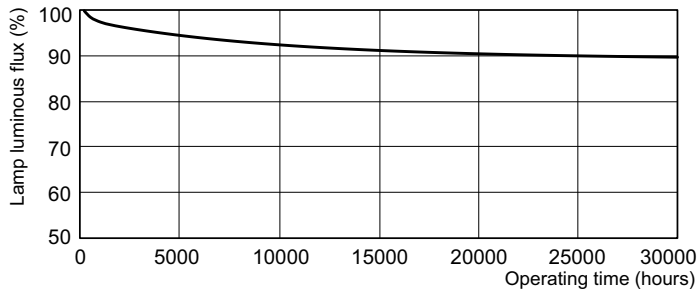

MASTER TL5 High Output

Lifetime

Lumen Maintenance Diagram - MASTER TL5 HO 54W/865 SLV/40