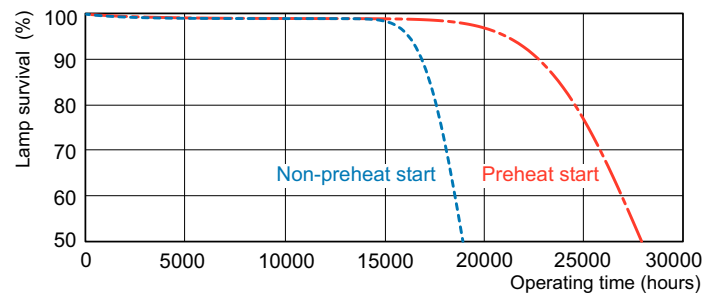

Life Expectancy Diagram - MASTER TL5 HO 54W/865 SLV/40

Life Expectancy Diagram - MASTER TL5 HO 54W/865 SLV/40