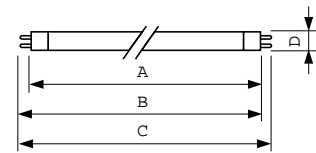

### Product data

General Information		Operating and Electrical	
Cap-Base	G5 [G5]	Power Consumption	54.4 W
Features	na [Not Applicable]	Lamp Current (Nom)	0.455 A
Flux measurement reference	Sphere		
Light Technical		Controls and Dimming	
Color Code	865 [CCT of 6500K]	Dimmable	Yes
Luminous Flux	4,200 lumen		
Color Designation	Cool Daylight	Mechanical and Housing	
Chromaticity Coordinate X (Nom)	0.313	Bulb Shape	T5 [16 mm (T5)]
Chromaticity Coordinate Y (Nom)	0.337		
Correlated Color Temperature (Nom)	6500 K	Approval and Application	
Luminous Efficacy (rated) (Nom)	78 lm/W	Mercury (Hg) Content (Nom)	1.2 mg
Color rendering index (CRI)	82	Energy Consumption kWh/1000 h	55 kWh
		EPREL Registration Number	423,565

## Dimensional drawing

Product	D (max)	A (max)	B (max)	B (min)	C (max)
MASTER TL5 HO 54W/865 SLV/40	17 mm	1,149.0 mm	1,156.1 mm	1,153.7 mm	1,163.2 mm