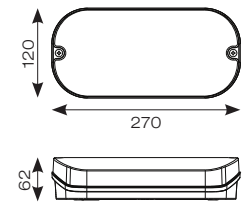

Kite Emergency Bulkhead

- Modern ultra-slim profile IP65 LED polycarbonate bulkhead
- Self-test as standard
- Aesthetically designed for modern appearance
- Supplied with self-adhesive legend
- 20mm side and rear cable entries
- Hinged screwless gear tray for ease of installation
- Viewing distance 20 metres

***	Escape route 2 metres wide (1 Lux minimum) *			
	Transverse to Wall	Transverse to Transverse	Axial to Wall	Axial to Axial
Mounting Height (M)				
2.5	1.5	5	1.3	5.5
4	1.3	5	1.2	5.5
-	-	-	-	-

***	Open (Anti-Panic) area (0.5 Lux Minimum) **			
	Transverse to Wall	Transverse to Transverse	Axial to Wall	Axial to Axial
Mounting Height (M)				
2.5	2.1	6	2.1	6
4	2.4	7	2.4	7
6	2.1	7	2.1	7