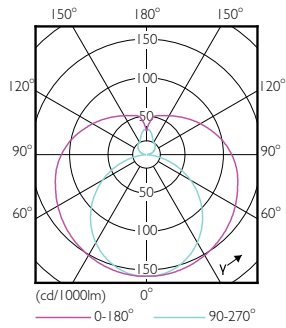

## Dimensional drawing

Product	D1	D2	A1	A2	A3
CorePro LEDtube UN 1500mm HO 23W840 T8	27.9 mm	28 mm	1,500 mm	1,505.9 mm	1,514.2 mm

## Photometric data

Spectral Power Distribution Colour

## Photometric data

Light Distribution Diagram