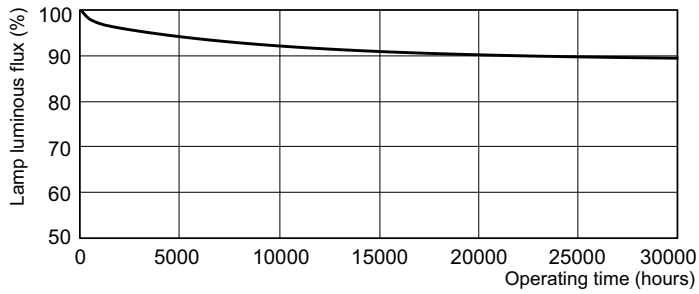

Product data

General Information		Lamp Current (Nom)	0.430 A
Cap-Base	G13 [Medium Bi-Pin Fluorescent]	Controls and Dimming	
Flux measurement reference	Sphere	Dimmable	Yes
Light Technical		Mechanical and Housing	
Color Code	830 [CCT of 3000K]	Bulb Shape	T8 [26 mm (T8)]
Luminous Flux	3,300 lumen	Approval and Application	
Color Designation	Warm White (WW)	Mercury (Hg) Content (Nom)	1.7 mg
Chromaticity Coordinate X (Nom)	0.44	Energy Consumption kWh/1000 h	39 kWh
Chromaticity Coordinate Y (Nom)	0.403	EPREL Registration Number	423,432
Correlated Color Temperature (Nom)	3000 K	Product Data	
Luminous Efficacy (rated) (Nom)	88 lm/W	Full product code	871150055880040
Color rendering index (CRI)	82	Order product name	MASTER TL-D Super 80 38W/830 SLV/25
Operating and Electrical		Order code	927923583014
Power Consumption	38.2 W		

Dimensional drawing

Product	D (max)	A (max)	B (max)	B (min)	C (max)
MASTER TL-D Super 80 38W/830 SLV/25	28 mm	1,047.0 mm	1,054.1 mm	1,051.7 mm	1,061.2 mm

Photometric data

Spectral Power Distribution Colour - MASTER TL-D Super 80 38W/830 SLV/25

Lifetime

Life Expectancy Diagram - MASTER TL-D Super 80 38W/830 SLV/25

Life Expectancy Diagram - MASTER TL-D Super 80 38W/830 SLV/25

MASTER TL-D Super 80

Lifetime

Lumen Maintenance Diagram - MASTER TL-D Super 80 38W/830 SLV/25