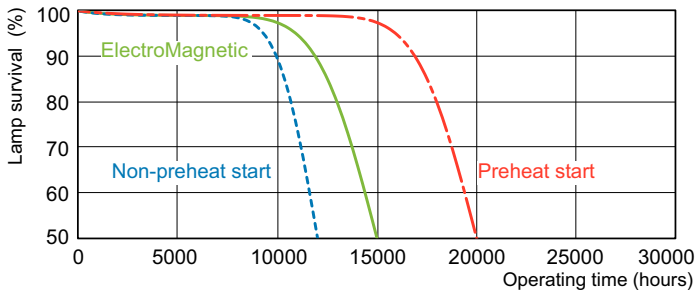

Dimensional drawing

Product	D (max)	A (max)	B (max)	B (min)	C (max)
MASTER TL-D Super 80 38W/830 SLV/25	28 mm	1,047.0 mm	1,054.1 mm	1,051.7 mm	1,061.2 mm

Photometric data

Spectral Power Distribution Colour - MASTER TL-D Super 80 38W/830 SLV/25

Lifetime

Life Expectancy Diagram - MASTER TL-D Super 80 38W/830 SLV/25

Life Expectancy Diagram - MASTER TL-D Super 80 38W/830 SLV/25

MASTER TL-D Super 80

Lifetime

Lumen Maintenance Diagram - MASTER TL-D Super 80 38W/830 SLV/25