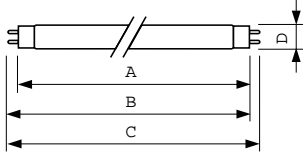

Product data

General Information		Lamp Current (Nom)	0.430 A
Cap-Base	G13 [Medium Bi-Pin Fluorescent]	Controls and Dimming	
Flux measurement reference	Sphere	Dimmable	Yes
Light Technical		Mechanical and Housing	
Color Code	830 [CCT of 3000K]	Bulb Shape	T8 [26 mm (T8)]
Luminous Flux	3,300 lumen	Approval and Application	
Color Designation	Warm White (WW)	Mercury (Hg) Content (Nom)	1.7 mg
Chromaticity Coordinate X (Nom)	0.44	Energy Consumption kWh/1000 h	39 kWh
Chromaticity Coordinate Y (Nom)	0.403	EPREL Registration Number	423,432
Correlated Color Temperature (Nom)	3000 K	Product Data	
Luminous Efficacy (rated) (Nom)	88 lm/W	Full product code	871150055880040
Color rendering index (CRI)	82	Order product name	MASTER TL-D Super 80 38W/830 SLV/25
Operating and Electrical		Order code	927923583014
Power Consumption	38.2 W		

Dimensional drawing

Product	D (max)	A (max)	B (max)	B (min)	C (max)
MASTER TL-D Super 80 38W/830 SLV/25	28 mm	1,047.0 mm	1,054.1 mm	1,051.7 mm	1,061.2 mm

Photometric data

Spectral Power Distribution Colour - MASTER TL-D Super 80 38W/830 SLV/25