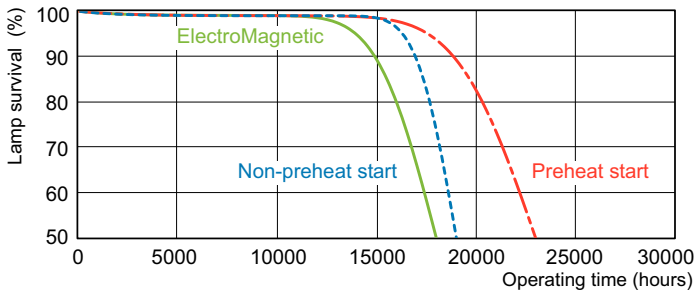

Dimensional drawing

Product	D (max)	A (max)	B (max)	B (min)	C (max)
MASTER TL-D Super 80 38W/830 SLV/25	28 mm	1,047.0 mm	1,054.1 mm	1,051.7 mm	1,061.2 mm

Photometric data

Spectral Power Distribution Colour - MASTER TL-D Super 80 38W/830 SLV/25

Lifetime

Life Expectancy Diagram - MASTER TL-D Super 80 38W/830 SLV/25

Life Expectancy Diagram - MASTER TL-D Super 80 38W/830 SLV/25

MASTER TL-D Super 80

Lifetime

Lumen Maintenance Diagram - MASTER TL-D Super 80 38W/830 SLV/25