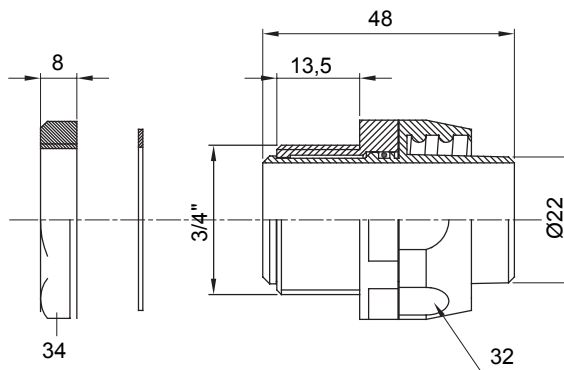

Straight and revolving coupling device for sheath with IP54 protection degree.

Colour	Black RAL 9005	IP degree	IP54
GAS pitch	3/4"	Sheath Ø (mm)	22
Type	Revolving	Electrocod	210

### DIMENSIONAL