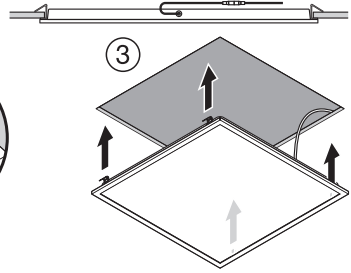

RECESSED MOUNT CLIPS VALUE
EAN 4058075409859