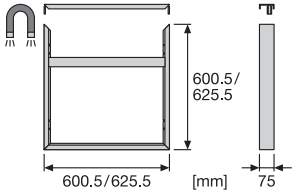

PL 600 SURFACE MOUNT KIT H75
EAN 4058075472914
PL 625 SURFACE MOUNT KIT H75
EAN 4058075472938