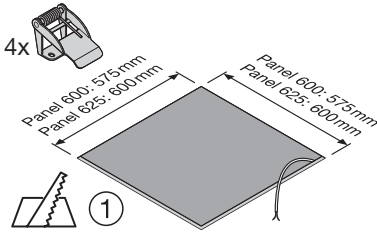

RECESSED MOUNT CLIPS VALUE
EAN 4058075409859