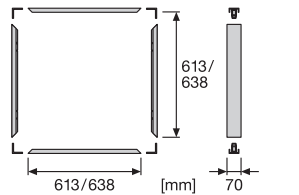

PL 600 SURFACE MOUNT KIT H70 VAL
EAN 4058075402843
PL 625 SURFACE MOUNT KIT H70 VAL
EAN 4058075402867