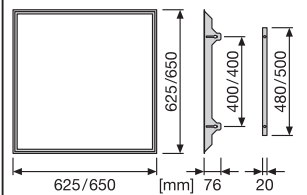

PL 600 RECESSED MOUNT FRAME
EAN 4058075402881
PL 625 RECESSED MOUNT FRAME
EAN 4058075402904