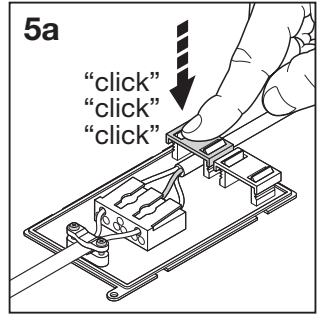

SUSPENSION KIT
EAN 4058075402928

RECESSED MOUNT CLIPS VALUE
EAN 4058075409859

PL 600 SURFACE MOUNT KIT H75
EAN 4058075472914
 PL 625 SURFACE MOUNT KIT H75
EAN 4058075472938

PL 600 SURFACE MOUNT KIT H70 VAL
EAN 4058075402843
 PL 625 SURFACE MOUNT KIT H70 VAL
EAN 4058075402867