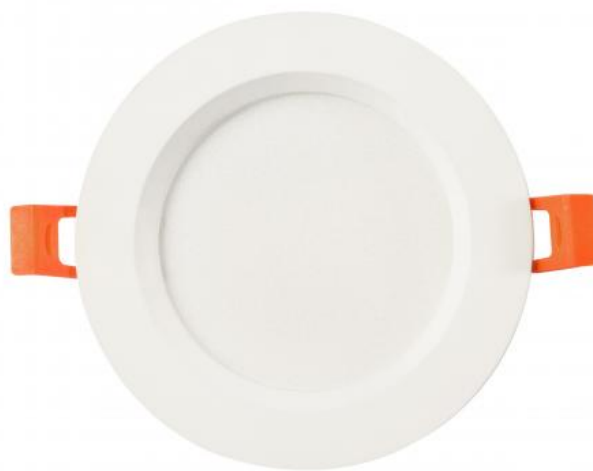

DURE 3 MAX

SLI043014CW_PW

See
more

Downlight luminaire DURE 3 MAX, with a power of 18 W, high light efficacy 122 lm/W. It is made of high-quality components, supported by a 5-year warranty. It has a high IP44 rating, making it ideal for use in rooms with high humidity. It shines with a cold light colour (6000K), which is suitable for rooms where we need to be most focused and concentrated, such as technical workstations. Designed for recessed mounting. The product is certified by the National Institute of Hygiene, so it can be used in rooms with high hygienic requirements.

Power	18 W	Voltage	230 V
Luminous flux*	2200 lm (360°)	Colour temperature	6000 K
Colour of light	CW	Beam angle	110 °
IK	6	Degree of protection (IP)	IP44

Technical data

Code	SLI043014CW_PW
Power	18 W
Nominal current	94 mA
Voltage	230 V
Energy consumption	18 kWh/1000h
Frequency	50HZ Hz
Protection class	II
Power factor	0.8
Useful luminous flux*	2200 lm (360°)
Luminous flux**	1500 lm (360°)
Lamp efficacy	122 lm/W
Colour temperature	6000 K
Colour of light	CW
Beam angle	110 °
RA	80
Uniformity of color SDCM max	5
Dimmable	No
Working temperature range	-20/+40 °
Lifespan	50000 h
Housing material	PA6+Aluminum
IK	6
Degree of protection (IP)	IP44
Colour	White
Dimension (AxBxC)	190x30 mm
Mounting hole	155 mm
For use	Inside
Assembly method	Recessed
Application	INT
Made in	PRC