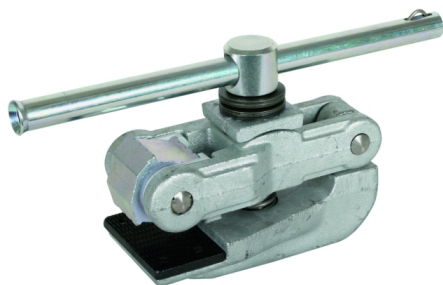

SAK PFE KN AB29 (792 451)

- Earthing clamp for railway tracks
- With detachable tommy bar (locking spring)
- For profile-free earthing of track profiles S49, S54, S64 and UIC60

Figure without obligation

Figure without obligation

Type	SAK PFE KN AB29
Part No.	792 451
Anti-rotation cable lug	PK2 (Ø10.5 mm)
Cable material	Al
For cable cross-section	70 mm ²
Max. short-circuit current I _k 0.06 s	32.0 kA
DB drawing No.	Ebgw 01.82
Material (pressure plate)	Hardened steel
Material (clamp body)	MCI/tZn
Material (shaft)	Stainless steel
Weight	2,6 kg
Customs tariff number	85389099
GTIN	4013364230170
PU	1 Stk