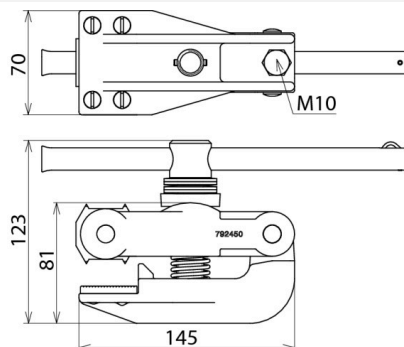

SAK PFE KN AB29 (792 451)

- Earthing clamp for railway tracks
- With detachable tommy bar (locking spring)
- For profile-free earthing of track profiles S49, S54, S64 and UIC60

Figure without obligation

Figure without obligation

Type	SAK PFE KN AB29
Part No.	792 451
Anti-rotation cable lug	PK2 (Ø10.5 mm)
Cable material	Al
For cable cross-section	70 mm ²
Max. short-circuit current I _k 0.06 s	32.0 kA
DB drawing No.	Ebgw 01.82
Material (pressure plate)	Hardened steel
Material (clamp body)	MCI/tZn
Material (shaft)	Stainless steel
Weight	2,6 kg
Customs tariff number	85389099
GTIN	4013364230170
PU	1 Stk