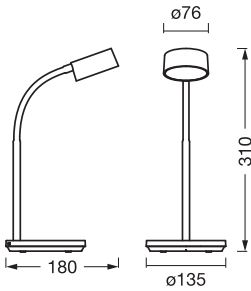

Photometrical data

Luminous flux	221 lm
Total luminous flux of contained light sources	400 lm
Luminous efficacy	46 lm/W
Color temperature	3000 K / 4000 K / 6500 K
Reference control setting of contained light source (Kelvin)	3000 K
Light color (designation)	Warm White / Cool White / Cool Daylight
Color rendering index Ra	> 80
Standard deviation of color matching	6 sdc _m
Photobiological safety group acc. to EN62778	RG0
Beam angle	109 °

Dimensions & Weight

Length	135 mm
Width	180.00 mm
Height	310.00 mm
Product weight	517.00 g
Cable length	1000 mm

OFFICE LINE DESK CYL 4.8W CCT
USB D

Materials & Colors

Product color	Black
Housing color	Black
Body material	Acrylonitrile butadiene styrene (ABS)
Cover material	Polycarbonate (PC)
Glow Wire Test according to IEC 60695-2-12	650 °C
Mercury content	0.0 mg