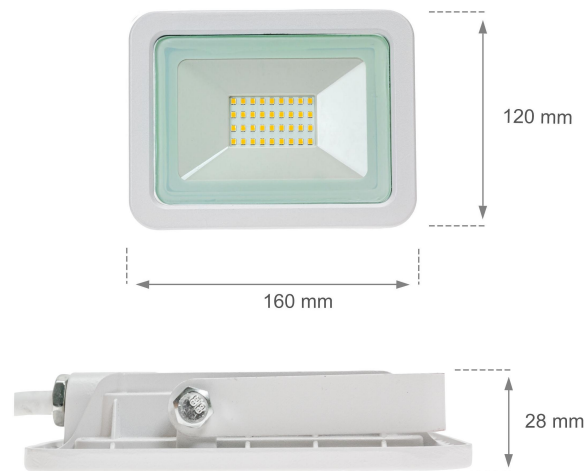

# NOCTIS LUX 2

SLI029043NW

See  
more

Floodlight NOCTIS LUX 2, with a power of 30 W. It has a very high degree of protection IP65, providing protection against the ingress of dust and water jets. It shines with light of neutral - the most universal colour (4000K). Designed for surface mounting.

IP65

Power	<b>30 W</b>	Voltage	<b>230 V</b>
Luminous flux*	<b>2750 lm (120°)</b>	Colour temperature	<b>4000 K</b>
Colour of light	<b>Neutral white</b>	Beam angle	<b>100 °</b>
Degree of protection (IP)	<b>IP65</b>		

## Technical data

Code	SLI029043NW
Power	30 W
Nominal current	130 mA
Voltage	230 V
Energy consumption	30 kWh/1000h
Frequency	50HZ Hz
Protection class	I
Power supply included	+
Power factor	0.9
Useful luminous flux*	2750 lm (120°)
Luminous flux**	2650/2750 lm (360°)
Lamp efficacy	88 lm/W
Colour temperature	4000 K
Colour of light	Neutral white
Beam angle	100 °
RA	80
Uniformity of color SDCM max	5
Dimmable	No
Working temperature range	-20/+40 °
Lifespan	17000 h
Housing material	Aluminum, GLASS
Degree of protection (IP)	IP65
Colour	White
Dimension (AxBxC)	120x160x28 mm
For use	Inside/Outside
Assembly method	On the ceiling
Application	INT/EXT
Made in	PRC