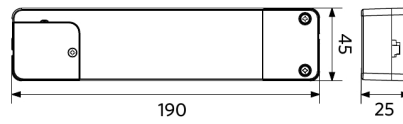

## Maatschets (mm)

LEDPanelS-P6 Re295

LEDPanelS-P6  
Driver On/Off

LEDPanelS-P6  
Driver Dim

LEDPanelS-P6  
Driver Tunable White