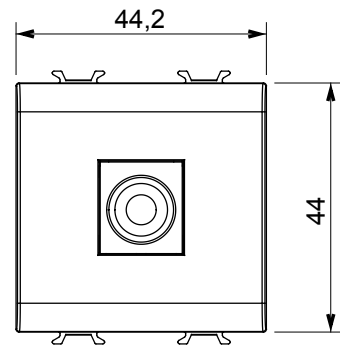

DIMENSIONAL