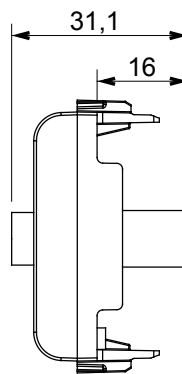

DIMENSIONAL