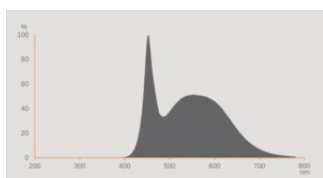

Photometrical data

Luminous intensity	330 cd
Luminous flux	575 lm
Luminous efficacy	83 lm/W
Lumen main.fact.at end of nom.life time	0.70
Light color (designation)	Cool Daylight
Color temperature	6500 K
Color rendering index Ra	≥ 80
Light color	865
Standard deviation of color matching	≤ 6 sdcn
Rated peak intensity	330 cd
Flickering metric (Pst LM)	1
Stroboscope effect metric (SVM)	0.9

LISO spectral power distribution
6500K CRI80 v1

Light technical data

Beam angle	120 °
Warm-up time (60 %)	< 0.50 s
Starting time	< 0.5 s

Dimensions & Weight

Overall length	54.00 mm
Diameter	50.00 mm
Maximum diameter	50 mm
Product weight	42.00 g