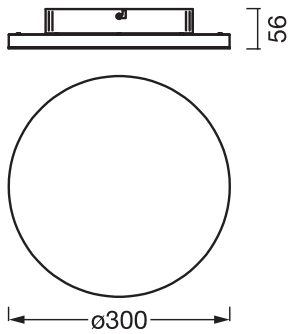

Photometrical data

Luminous flux	1750 lm
Total luminous flux of contained light sources	2400 lm
Luminous efficacy	88 lm/W
Color temperature	3000 K
Light color (designation)	Warm White
Color rendering index Ra	> 80
Standard deviation of color matching	≤ 6 sdc _m
Flickering metric (Pst LM)	< 1
Stroboscope effect metric (SVM)	< 0.4
Photobiological safety group acc. to EN62778	RG1
Beam angle	120 °

Dimensions & Weight

Diameter	300.00 mm
Height	56.00 mm
Product weight	1260.00 g

PLANON FRAMELESS RD 300
19W 830

Materials & Colors

Product color	White
Housing color	White
Body material	Aluminum
Cover material	Polystyrene (PS)
Glow Wire Test according to IEC 60695-2-12	650 °C