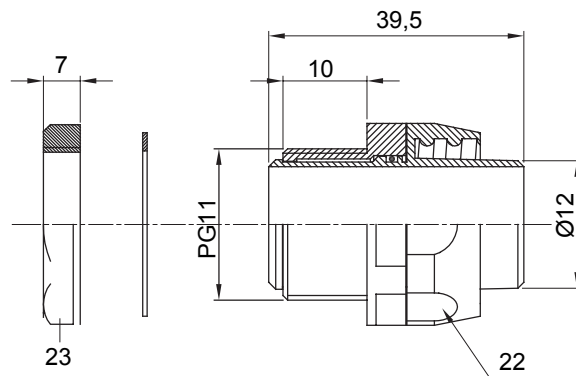

Product Data Sheet

DX54412

DF Range

Straight and revolving coupling device for sheath with IP54 protection degree.

Colour	Grey RAL 7035	IP degree	IP54
PG pitch	11	Sheath Ø (mm)	12
Type of pitch	PG11	Type	Revolving
Electrocod	210		

DIMENSIONAL

TECHNICAL SYMBOLOGY

IP

IP54

STANDARDS/APPROVALS