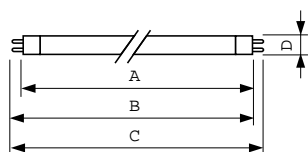

### Product data

General Information		Operating and Electrical	
Cap-Base	G5 [G5]	Power Consumption	6.0 W
Flux measurement reference	Sphere	Lamp Current (Nom)	0.160 A
Light Technical		Voltage (Nom)	42 V
Color Code	33-640	Voltage (Nom)	42 V
Luminous Flux	260 lumen	Controls and Dimming	
Color Designation	Cool White (CW)	Dimmable	Yes
Chromaticity Coordinate X (Nom)	0.38	Mechanical and Housing	
Chromaticity Coordinate Y (Nom)	0.38	Bulb Shape	T5 [16 mm (T5)]
Correlated Color Temperature (Nom)	4000 K	Approval and Application	
Luminous Efficacy (rated) (Nom)	43 lm/W	Mercury (Hg) Content (Max)	2.5 mg
Color rendering index (CRI)	59	Mercury (Hg) Content (Nom)	4.4 mg

### Dimensional drawing

Product	D (max)	A (max)	B (max)	B (min)	C (max)
TL Mini 6W/33-640 FAM/10X25BOX	16 mm	212.1 mm	219.2 mm	216.8 mm	226.3 mm