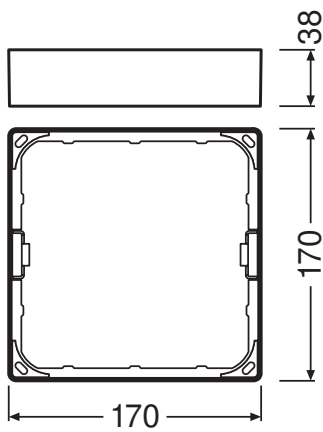

PRODUCT DATASHEET

DL SLIM FRAME SQ 155 WT

DOWNLIGHT SLIM SQUARE FRAME | Surface mounting frame, square shape

Areas of application

- General illumination
- Public areas
- Stairways
- Corridors
- Foyers
- Shops

Product benefits

- Cable entry on the side for electrical connection with low profil
- Easy installation thanks to included drilling template

Product features

- Low mounting depth
- Robust polycarbonate casing
- Mounting accessories included

TECHNICAL DATA

Dimensions & Weight

Length	170.0 mm
Width	170.0 mm
Height	38 mm
Product weight	68.00 g

Materials & Colors

Product color	White
---------------	-------

Application & Mounting

Mounting location	Ceiling / Wall
-------------------	----------------

Product code	Packaging unit (Pieces/Unit)	Dimensions (length x width x height)	Gross weight	Volume
4058075079410	Folding box 1	43 mm x 180 mm x 180 mm	119.00 g	1.39 dm ³
4058075079427	Shipping box 6	280 mm x 190 mm x 200 mm	902.00 g	10.64 dm ³