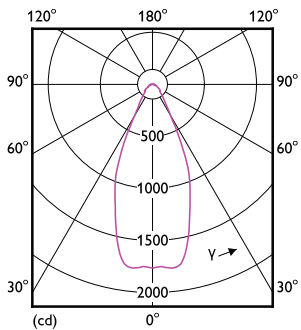

Product data

General Information		Color rendering index (CRI)	
Cap-Base	G53 [G53]		95
EU RoHS compliant	Yes	LLMF At End Of Nominal Lifetime (Nom)	70 %
Nominal lifetime	40,000 hour(s)	Luminous Flux in 90° Cone (Rated)	1,270 lumen
Switching Cycle	50,000	Operating and Electrical	
Lighting Technology	LED	Line Frequency	50 to 60 Hz
Flux measurement reference	Narrow Cone	Input Frequency	50 to 60 Hz
Brand	Philips	Power Consumption	20 W
Light Technical		Lamp Current (Nom)	2,000 mA
Color Code	940 [CCT of 4000K]	Wattage Equivalent	100 W
Beam Angle (Nom)	45 degree(s)	Starting Time (Nom)	0.5 s
Luminous Flux	1,270 lumen	Warm-up time to 60% light	0.5 s
Luminous Intensity (Nom)	2,300 cd	Power Factor (Fraction)	0.7
Color Designation	Cool White (CW)	Voltage (Nom)	12 V
Correlated Color Temperature (Nom)	4000 K	Voltage (Nom)	12 V
Luminous Efficacy (rated) (Nom)	63 lm/W	Temperature	
Color Consistency	<4	Ambient temperature range	-20 °C to 45 °C

Product Data

Full product code	871951442975800
Order product name	MAS LEDExpertColor 20-100W 940 AR111 45D
Order code	929003479102
Numerator - Quantity Per Pack	1
Numerator - Packs per outer box	6
Material number (12NC)	929003479102
Net weight	0.162 kg
Full product name	MAS LEDExpertColor 20-100W 940 AR111 45D
EAN/UPC - Case	8719514429765

Dimensional drawing

Product	D	C
MAS LEDExpertColor 20-100W 940 AR111 45D	111 mm	62 mm

Photometric data

Light Distribution Diagram - MAS LEDExpertColor 20-100W 940 AR111 45D

MASTER LEDspot ExpertColor AR111