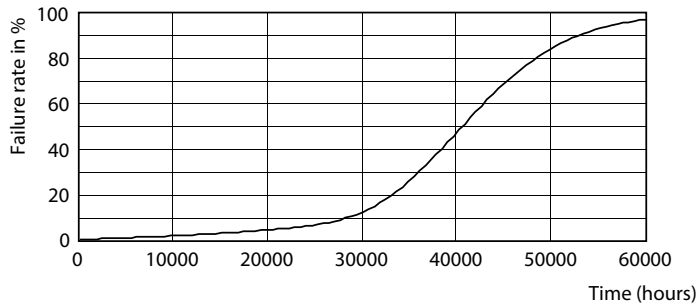

Lifetime

Life Expectancy Diagram - MAS LEExpertColor 20-100W 940 AR111 45D