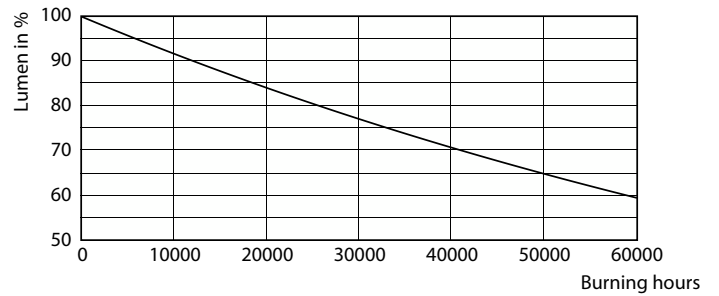

Product data

General Information		Color rendering index (CRI)	
Cap-Base	G53 [G53]		95
EU RoHS compliant	Yes	LLMF At End Of Nominal Lifetime (Nom)	70 %
Nominal lifetime	40,000 hour(s)	Luminous Flux in 90° Cone (Rated)	1,270 lumen
Switching Cycle	50,000	Operating and Electrical	
Lighting Technology	LED	Line Frequency	50 to 60 Hz
Flux measurement reference	Narrow Cone	Input Frequency	50 to 60 Hz
Brand	Philips	Power Consumption	20 W
Light Technical		Lamp Current (Nom)	2,000 mA
Color Code	940 [CCT of 4000K]	Wattage Equivalent	100 W
Beam Angle (Nom)	45 degree(s)	Starting Time (Nom)	0.5 s
Luminous Flux	1,270 lumen	Warm-up time to 60% light	0.5 s
Luminous Intensity (Nom)	2,300 cd	Power Factor (Fraction)	0.7
Color Designation	Cool White (CW)	Voltage (Nom)	12 V
Correlated Color Temperature (Nom)	4000 K	Voltage (Nom)	12 V
Luminous Efficacy (rated) (Nom)	63 lm/W	Temperature	
Color Consistency	<4	Ambient temperature range	-20 °C to 45 °C

Photometric data

Spectral Power Distribution Colour - MAS LEExpertColor 20-100W 940 AR111 45D

Lifetime

Life Expectancy Diagram - MAS LEExpertColor 20-100W 940 AR111 45D

Lumen Maintenance Diagram - MAS LEExpertColor 20-100W 940 AR111 45D