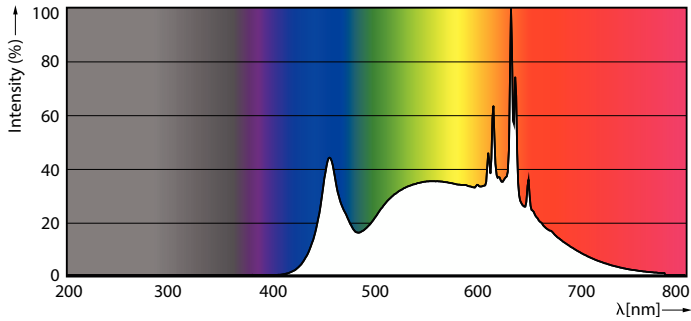

Product data

General Information		Color rendering index (CRI)	
Cap-Base	G53 [G53]		95
EU RoHS compliant	Yes	LLMF At End Of Nominal Lifetime (Nom)	70 %
Nominal lifetime	40,000 hour(s)	Luminous Flux in 90° Cone (Rated)	1,270 lumen
Switching Cycle	50,000	Operating and Electrical	
Lighting Technology	LED	Line Frequency	50 to 60 Hz
Flux measurement reference	Narrow Cone	Input Frequency	50 to 60 Hz
Brand	Philips	Power Consumption	20 W
Light Technical		Lamp Current (Nom)	2,000 mA
Color Code	940 [CCT of 4000K]	Wattage Equivalent	100 W
Beam Angle (Nom)	45 degree(s)	Starting Time (Nom)	0.5 s
Luminous Flux	1,270 lumen	Warm-up time to 60% light	0.5 s
Luminous Intensity (Nom)	2,300 cd	Power Factor (Fraction)	0.7
Color Designation	Cool White (CW)	Voltage (Nom)	12 V
Correlated Color Temperature (Nom)	4000 K	Voltage (Nom)	12 V
Luminous Efficacy (rated) (Nom)	63 lm/W	Temperature	
Color Consistency	<4	Ambient temperature range	-20 °C to 45 °C

Dimensional drawing

Product	D	C
MAS LEDExpertColor 20-100W 940 AR111 45D	111 mm	62 mm

Photometric data

Light Distribution Diagram - MAS LEDExpertColor 20-100W 940 AR111 45D

MASTER LEDspot ExpertColor AR111

Photometric data

Spectral Power Distribution Colour - MAS LEExpertColor 20-100W 940 AR111 45D

Lifetime

Life Expectancy Diagram - MAS LEExpertColor 20-100W 940 AR111 45D

Lumen Maintenance Diagram - MAS LEExpertColor 20-100W 940 AR111 45D