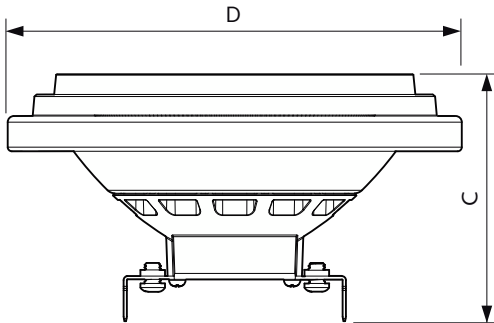

MASTER LEDspot ExpertColor AR111

T-Case Maximum (Nom)	77 °C
Controls and Dimming	
Dimmable	Only with specific dimmers
Mechanical and Housing	
Bulb Finish	Clear
Bulb Shape	AR111
Approval and Application	
Suitable For Accent Lighting	Yes
Energy Consumption kWh/1000 h	20 kWh
EPREL Registration Number	1,122,529

Product Data

Full product code	871951442975800
Order product name	MAS LEDExpertColor 20-100W 940 AR111 45D
Order code	929003479102
Numerator - Quantity Per Pack	1
Numerator - Packs per outer box	6
Material number (12NC)	929003479102
Net weight	0.162 kg
Full product name	MAS LEDExpertColor 20-100W 940 AR111 45D
EAN/UPC - Case	8719514429765

Dimensional drawing

Product	D	C
MAS LEDExpertColor 20-100W 940 AR111 45D	111 mm	62 mm