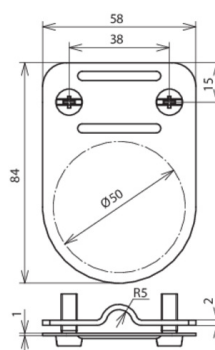

TS 7.10 FL30 PP V2A (480 113)

Figure without obligation

Type	TS 7.10 FL30 PP V2A
Part No.	480 113
Material	StSt
Clamping range Rd / FI	7-10 / 30 mm
Screw	☒ M6 x 16 mm
Material of screw	StSt
Material of cleat	StSt
Dimensions	84 x 58 x 1 mm
Weight	61 g
Customs tariff number	83100000
GTIN	4013364112681
PU	50 Stk

We reserve the right to introduce changes in performance, configuration and technology, dimensions, weights and materials in the course of technical progress. The figures are shown without obligation.