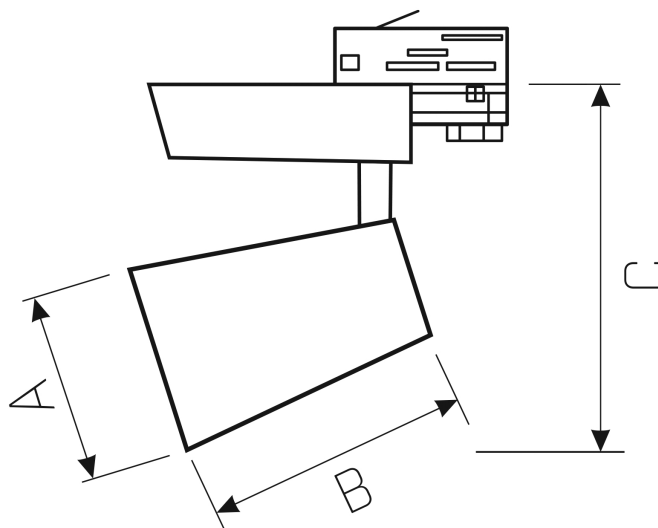

ESTRA

W0JP04901

LED luminaire ESTRA, with a power of 27 W, high light efficacy 125 lm/W. It is made of high-quality components, supported by a 5-year warranty. It also stands out for its very high colour rendering index RA>90. Lights up with neutral light - the most universal colour (4000K), which is suitable for the rooms we use on a daily basis, ensuring comfort during everyday activities. Narrow beam angle 40° gives directional light so that selected objects or surfaces can be better exposed. Designed to be mounted on a track.

Power **27 W**

Colour temperature **4000 K**

Beam angle **40 °**

Voltage **230 V**

Colour of light **Neutral white**

Degree of protection (IP) **IP20**

Technical data

| | |
|------------------------------|----------------|
| Code | WQJP04901 |
| Power | 27 W |
| Nominal current | 129.1 mA |
| Voltage | 230 V |
| Energy consumption | 27 kWh/1000h |
| Frequency | 50HZ Hz |
| Protection class | I |
| Power supply included | + |
| Manufacturer of power supply | TCI |
| Power factor | 0.93 |
| Useful luminous flux* | 3375 lm (360°) |
| Luminous flux** | 2565 lm (360°) |
| Lamp efficacy | 125 lm/W |
| Colour temperature | 4000 K |
| Colour of light | Neutral white |
| Beam angle | 40 ° |
| RA | 90 |
| Light source included | + |
| Producer of LED diodes | CREE |
| Uniformity of color SDCM max | 3 |
| Dimmable | OPC |
| Working temperature range | -20/+40 ° |
| Lifespan | 50000 h |
| Housing material | Aluminum |
| Degree of protection (IP) | IP20 |
| Colour | White |
| Dimension (AxBxC) | 109x130x190 mm |
| For use | Inside |
| Assembly method | on track |
| Application | Inside |
| Made in | PL |