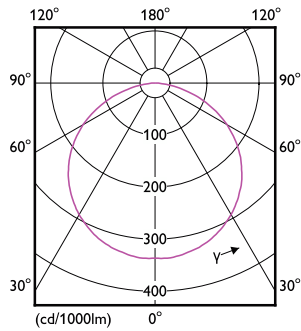

Corepro LED Strip

Initial chromaticity	(0.3090, 0.3230) 5SDCM
Power consumption tolerance	+/-10%
Over Time Performance (IEC Compliant)	
Median useful life L70B50	35,000 hour(s)
Product Data	
Order product name	CorePro LEDstrip 12.3W865 1580LM/M 5M
Full product name	CorePro LEDstrip 12.3W865 1580LM/M 5M

Full product code	871951434430300
Order code	929002696202
Material Nr. (12NC)	929002696202
Numerator - Quantity Per Pack	1
EAN/UPC - Product/Case	8719514344303
Numerator - Packs per outer box	10
EAN/UPC - Case	8719514344310

Dimensional drawing

Photometric data

General uniform lighting - CorePro LEDstrip 12.3W865 1580LM/M 5M

Light Distribution Diagram - CorePro LEDstrip 12.3W865 1580LM/M 5M