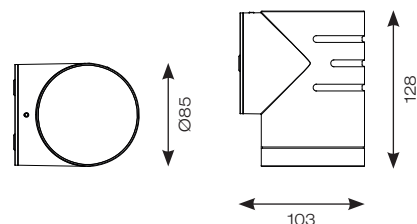

# Reef Directional Wall Light Connected by WiZ

- Durable WiZ embedded outdoor directional wall light suitable for residential and hospitality applications
- Installation in either upward or downward orientation
- Choice of matt white or black finishes
- Polycarbonate construction ideal for coastal applications
- Refined durable finish suitable for the challenging environments with adverse weather conditions
- Tunable between 2700K - 6500K via WiZ App and voice control
- Unique lockable installation base plate with push fit loop-in loop-out terminals for ease of installation

Black

OCTO Embedded

Connected by  
**WiZ**

Unique Click and Lock Mounting Bracket

White

INPUT	HERTZ	TEMP	LIFETIME (HRS)	CRI	SDCM	BEAM ANGLE	CLASS	IP
230V	50Hz	-20°C to 40°C	L80 54,000	Ra 80	6	90°	2	IP65

CODE	DESCRIPTION	WATTAGE	CCT	LUMENS	LM/W	TRADE
AREELEDWLD/OCTOW	Tunable White - Black	10W	2700K-6500K	450lm (2700K) - 500lm (6500K)	70lm (2700K) - 80lm (6500K)	£91.10
AREELEDWLD/WH/OCTOW	Tunable White - White					£91.10