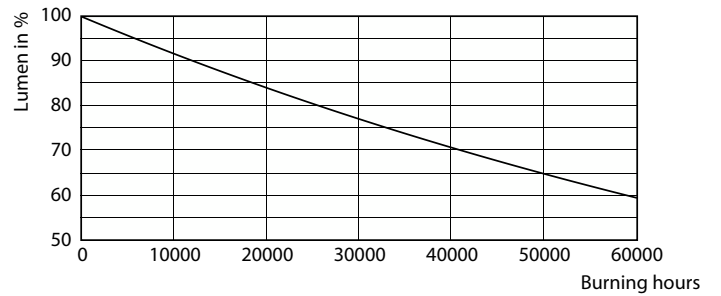

MASTER LEDspot ExpertColor AR111

Photometric data

Accent Lighting Spots - MAS ExpertColor 14.8-75W 927 AR111 24D

Lifetime

Life Expectancy Diagram

Lumen Maintenance Diagram - MAS ExpertColor 14.8-75W 927 AR111 24D