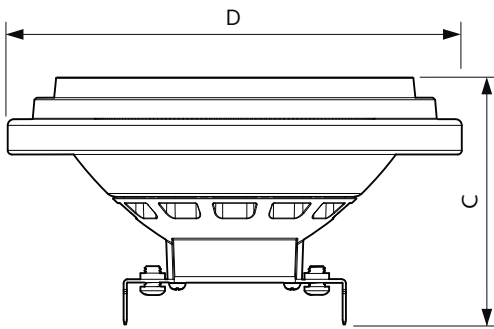

Dimensional drawing

Product	D	C
MAS ExpertColor 14.8-75W 927 AR111 24D	111 mm	61 mm

Photometric data

Light Distribution Diagram - MAS ExpertColor 14.8-75W 927 AR111 24D

Spectral Power Distribution Colour - MAS ExpertColor 14.8-75W 927 AR111 24D