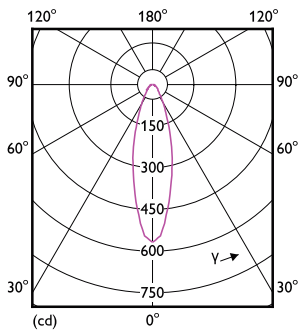

Dimensional drawing

Product	D	C
MAS ExpertColor 14.8-75W 927 AR111 24D	111 mm	61 mm

Photometric data

Light Distribution Diagram - MAS ExpertColor 14.8-75W 927 AR111 24D

Spectral Power Distribution Colour - MAS ExpertColor 14.8-75W 927 AR111 24D