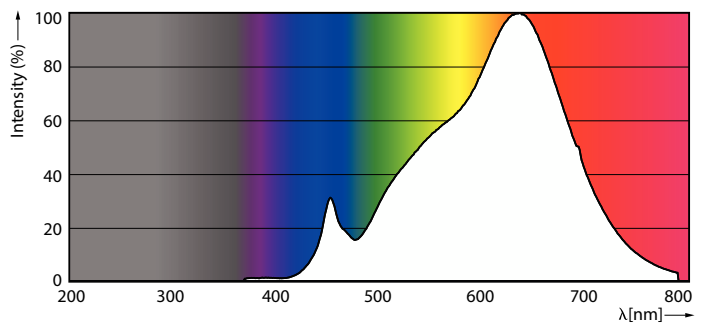

Product data

General Information	
Cap-Base	G53
Nominal lifetime	40,000 hour(s)
Switching Cycle	50,000
Lighting Technology	LED
Flux measurement reference	Narrow Cone
Light Technical	
Color Code	927 [CCT of 2700K]
Beam Angle (Nom)	24 degree(s)
Luminous Flux	875 lm
Luminous Intensity (Nom)	3,000 cd
Color Designation	Warm White (WW)
Correlated Color Temperature (Nom)	2700 K
Luminous Efficacy (rated) (Nom)	59 lm/W
Color Consistency	<4
Color rendering index (CRI)	95
LLMF At End Of Nominal Lifetime (Nom)	70 %

Dimensional drawing

Product	D	C
MAS ExpertColor 14.8-75W 927 AR111 24D	111 mm	61 mm

Photometric data

Light Distribution Diagram - MAS ExpertColor 14.8-75W 927 AR111 24D

Spectral Power Distribution Colour - MAS ExpertColor 14.8-75W 927 AR111 24D

MASTER LEDspot ExpertColor AR111

Photometric data

Accent Lighting Spots - MAS ExpertColor 14.8-75W 927 AR111 24D

Lifetime

Life Expectancy Diagram

Lumen Maintenance Diagram - MAS ExpertColor 14.8-75W 927 AR111 24D