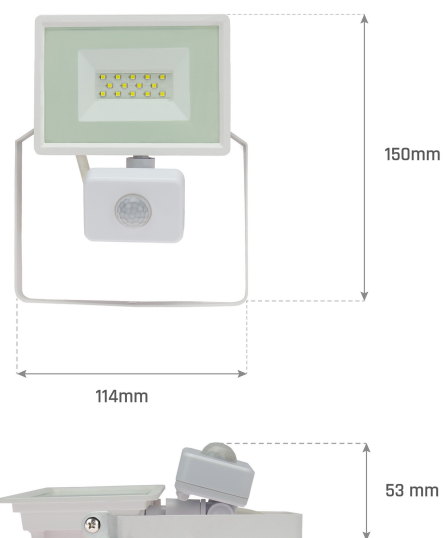

NOCTIS LUX 3

SLI029052CW_CZUJNIK_PW

See
more

Floodlight NOCTIS LUX 3, with a power of 10 W, high light efficacy 100 lm/W. It has a high IP44 rating, making it ideal for use in areas of high humidity. IK07 class provides impact resistance. It shines with a cold light (6000K). Designed for surface mounting.

IP44

IK07

Power	10 W	Voltage	230 V
Luminous flux*	1000 lm (120°)	Colour temperature	6000 K
Colour of light	CW	Beam angle	100 °
IK	07	Degree of protection (IP)	IP44

Technical data

Code	SLI029052CW_CZUJNIK_PW
Power	10 W
Nominal current	45 mA
Voltage	230 V
Energy consumption	10 kWh/1000h
Frequency	50HZ Hz
Protection class	I
Power supply included	+
Power factor	0.9
Useful luminous flux*	1000 lm (120°)
Luminous flux**	1000 lm (360°)
Lamp efficacy	100 lm/W
Colour temperature	6000 K
Colour of light	CW
Beam angle	100 °
RA	>70
Uniformity of color SDCM max	5
Dimmable	No
Working temperature range	-20/+40 °
Lifespan	17000 h
Housing material	Aluminum, GLASS
IK	07
Degree of protection (IP)	IP44
Colour	White
Dimension (AxBxC)	114x150x53 mm
For use	Outside
Assembly method	On the ceiling
Application	EXT
Made in	PRC