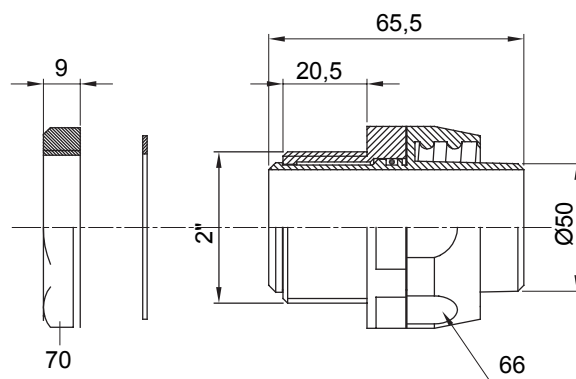

Product Data Sheet

DX54250

DF Range

Straight and revolving coupling device for sheath with IP54 protection degree.

Colour	Grey RAL 7035	IP degree	IP54
GAS pitch	2"	Sheath Ø (mm)	50
Type	Revolving	Electrocod	210

DIMENSIONAL

TECHNICAL SYMBOLOGY

IP

IP54

STANDARDS/APPROVALS