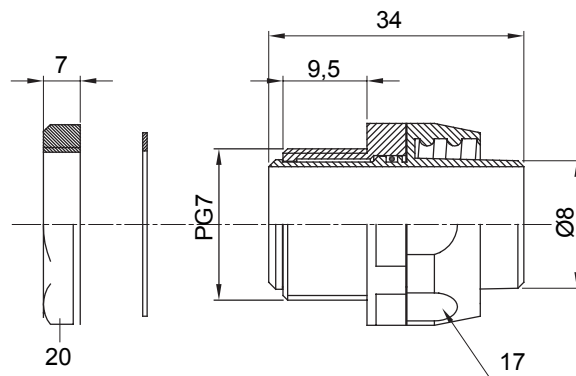

## DX54508

DF Range

Straight and revolving coupling device for sheath with IP54 protection degree.

Colour	Black RAL 9005	IP degree	IP54
PG pitch	7	Sheath Ø (mm)	8
Type	Revolving	Electrocod	210

### DIMENSIONAL