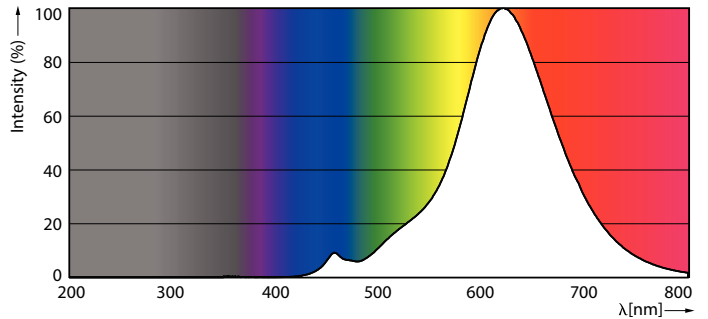

Product data

General Information	
Cap-Base	E27 [E27]
Nominal lifetime	15,000 hour(s)
Switching Cycle	20,000
Rated Lifetime (Hours)	15,000 hour(s)
Lighting Technology	LED
Light Technical	
Color Code	818 [CCT of 1800K]
Color Code	818 [CCT of 1800K]
Luminous Flux	200 lumen
Color Designation	1800
Correlated Color Temperature (Nom)	1800 K
Luminous Efficacy (rated) (Nom)	30.00 lm/W
Color Consistency	<6
Color rendering index (CRI)	80
LLMF At End Of Nominal Lifetime (Nom)	70 %
Operating and Electrical	
Line Frequency	50 to 60 Hz

Input Frequency	50 to 60 Hz
Power Consumption	6.5 W
Lamp Current (Nom)	40 mA
Wattage Equivalent	20 W
Starting Time (Nom)	0.5 s
Warm-up time to 60% light	0.5 s
Power Factor (Fraction)	0.7
Voltage (Nom)	220-240 V
Temperature	
T-Case Maximum (Nom)	45 °C
Controls and Dimming	
Dimmable	Yes
Mechanical and Housing	
Bulb Finish	smoky
Bulb Shape	A160 [A160mm]

Classic filament LEDbulbs

Approval and Application

Energy Consumption kWh/1000 h	7 kWh
CE mark	Yes
EU RoHS compliant	Yes

Product Data

Full product code	871951431537200
Order product name	LED giant 20W E27 A160 1800K smoky D

Dimensional drawing

Product	D	C
LED giant 20W E27 A160 1800K smoky D	162 mm	293 mm

Photometric data

Spectral Power Distribution Colour - LED giant 20W E27 A160 1800K smoky D

Light Distribution Diagram - LED giant 20W E27 A160 1800K smoky D