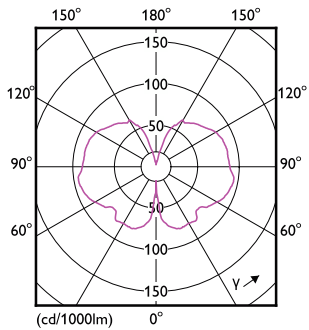

Dimensional drawing

Product	D	C
LED giant 20W E27 A160 1800K smoky D	162 mm	293 mm

Photometric data

Spectral Power Distribution Colour - LED giant 20W E27 A160 1800K smoky D

Light Distribution Diagram - LED giant 20W E27 A160 1800K smoky D