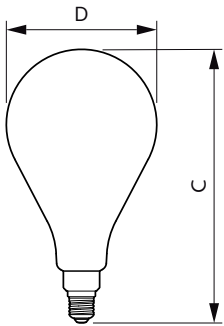

Order code	929002982501
Numerator - Quantity Per Pack	1
Numerator - Packs per outer box	2
Material number (12NC)	929002982501
Full product name	LED giant 20W E27 A160 1800K smoky D
EAN/UPC - Case	8719514315389

Dimensional drawing

Product	D	C
LED giant 20W E27 A160 1800K smoky D	162 mm	293 mm

Photometric data

Spectral Power Distribution Colour - LED giant 20W E27 A160 1800K smoky D

Light Distribution Diagram - LED giant 20W E27 A160 1800K smoky D