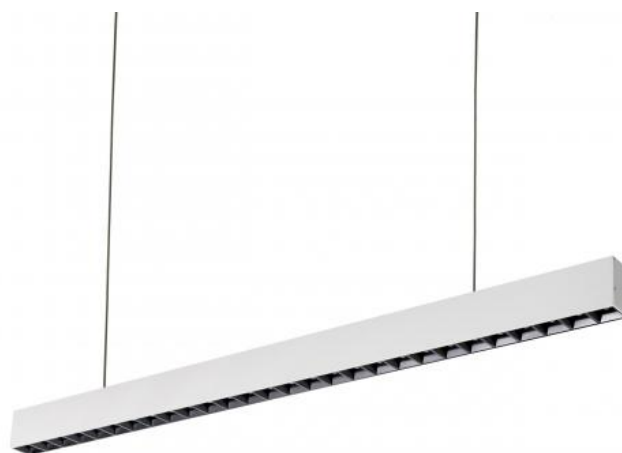

# ALLDAY INSPIRE ONE

WQJP06528

See  
more

LED luminaire ALLDAY INSPIRE ONE, with a power of 46 W, high light efficacy 145 lm/W. It is part of the ALLDAY INSPIRE series, which is characterised by modern design, high-quality materials and a wide range of components and accessories that allow for the personalisation of the luminaires. It is made of high-quality components, supported by a 5-year warranty. Lights up with neutral light - the most universal colour (4000K), which is suitable for the rooms we use on a daily basis, ensuring comfort during everyday activities. Narrow beam angle 80° gives directional light so that selected objects or surfaces can be better exposed. Suitable for both surface and suspended mounting.

Power	<b>46 W</b>	Voltage	<b>230 V</b>
Colour temperature	<b>4000 K</b>	Colour of light	<b>Neutral white</b>
Beam angle	<b>80 °</b>	Degree of protection (IP)	<b>IP20</b>

## Technical data

---

Code	WQJP06528
Power	46 W
Nominal current	220 mA
Voltage	230 V
Energy consumption	55 kWh/1000h
Frequency	50HZ Hz
Protection class	I
Power supply included	Yes
Manufacturer of power supply	TRIDONIC
Power factor	0.93
Useful luminous flux*	6670 lm (360°)
Luminous flux**	6210 lm (360°)
Lamp efficacy	145 lm/W
Colour temperature	4000 K
Colour of light	Neutral white
Beam angle	80 °
RA	80
Light source included	+
Producer of LED diodes	SAMSUNG
Uniformity of color SDCM max	3
Dimmable	OPC
Working temperature range	-20/+40 °
Lifespan	50000 h
Housing material	Aluminum
Degree of protection (IP)	IP20
Colour	White
Dimension (AxBxC)	1680X44X74 mm
For use	Inside
Assembly method	On the ceiling, Suspended
Application	Inside
Made in	PL
Other	L90B10 - 74000h ,