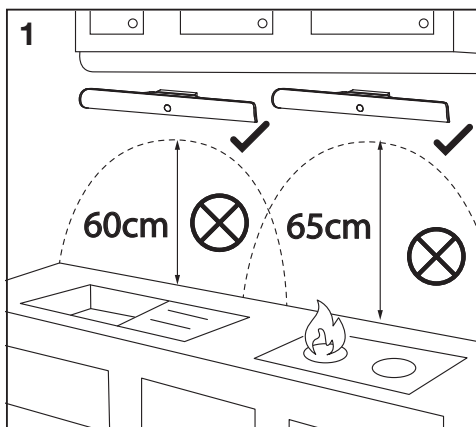

LINEAR LED SWIVEL MOBILE

	EAN	W	lm Light Source	lm Output	K	IP	°C	V _{DC}	mA	°	h
LINEAR LED SWIVEL MOB SEN35CM830USB	4099854096556	4	325	300	3000	20	-20...+30	Charge: 5 Lamp: 4.2	Charge: 1000 Lamp: 890	120	15 000