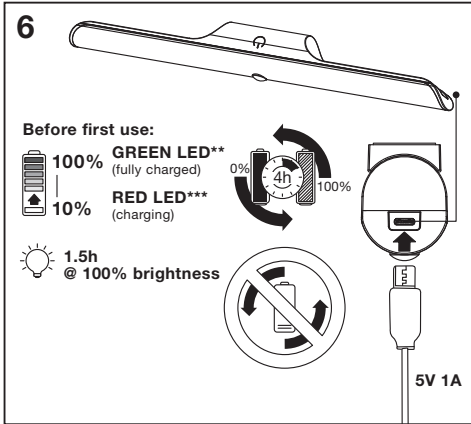

LINEAR LED SWIVEL MOBILE

	EAN	W	lm Light Source	lm Output	K	IP	°C	V _{DC}	mA	°	h
LINEAR LED SWIVEL MOB SEN35CM830USB	4099854096556	4	325	300	3000	20	-20...+30	Charge: 5 Lamp: 4.2	Charge: 1000 Lamp: 890	120	15 000