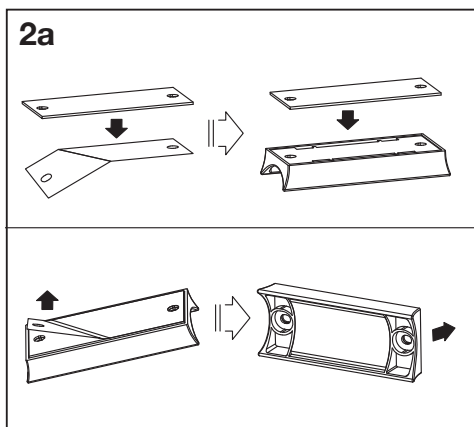

LINEAR LED SWIVEL MOBILE

	EAN	W	lm Light Source	lm Output	K	IP	°C	V _{DC}	mA	°	h
LINEAR LED SWIVEL MOB SEN35CM830USB	4099854096556	4	325	300	3000	20	-20...+30	Charge: 5 Lamp: 4.2	Charge: 1000 Lamp: 890	120	15 000