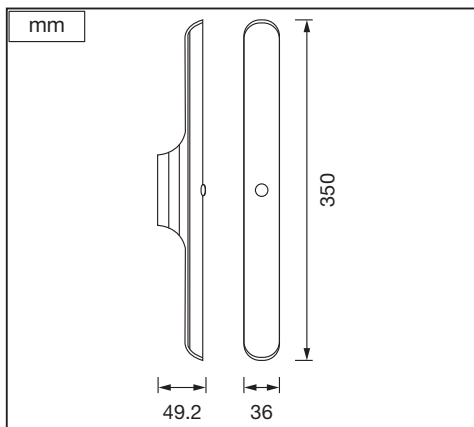

LINEAR LED SWIVEL MOBILE

	EAN	W	lm Light Source	lm Output	K	IP	°C	V _{DC}	mA	°	h
LINEAR LED SWIVEL MOB SEN35CM830USB	4099854096556	4	325	300	3000	20	-20...+30	Charge: 5 Lamp: 4.2	Charge: 1000 Lamp: 890	120	15 000