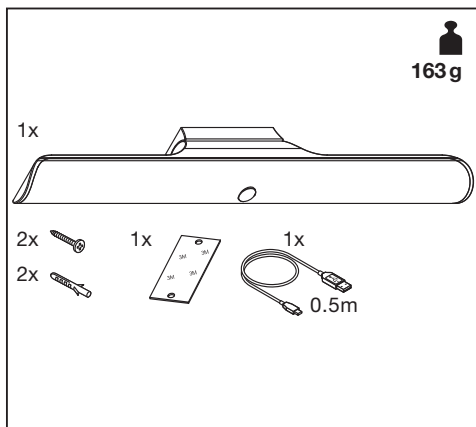

LINEAR LED SWIVEL MOBILE

	EAN	W	lm Light Source	lm Output	K	IP	°C	V _{DC}	mA	°	h
LINEAR LED SWIVEL MOB SEN35CM830USB	4099854096556	4	325	300	3000	20	-20...+30	Charge: 5 Lamp: 4.2	Charge: 1000 Lamp: 890	120	15 000