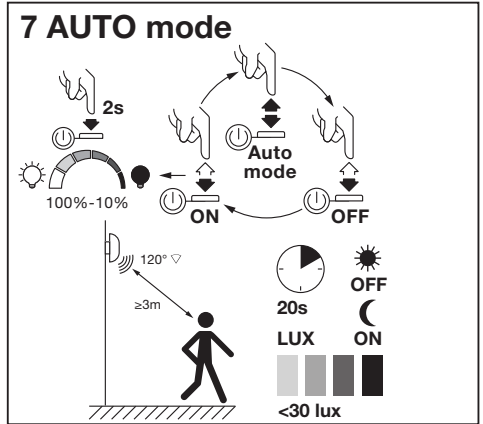

LINEAR LED SWIVEL MOBILE

	EAN	W	lm Light Source	lm Output	K	IP	°C	V _{DC}	mA	°	h
LINEAR LED SWIVEL MOB SEN35CM830USB	4099854096556	4	325	300	3000	20	-20...+30	Charge: 5 Lamp: 4.2	Charge: 1000 Lamp: 890	120	15 000