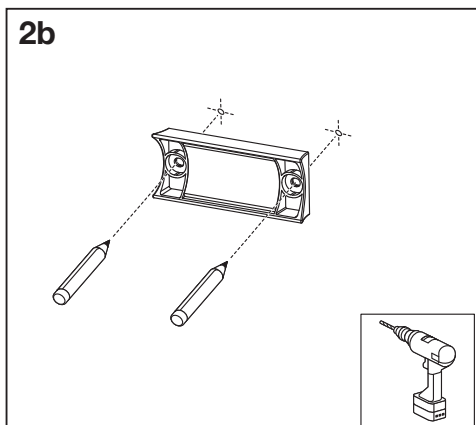

LINEAR LED SWIVEL MOBILE

	EAN	W	lm Light Source	lm Output	K	IP	°C	V _{DC}	mA	°	h
LINEAR LED SWIVEL MOB SEN35CM830USB	4099854096556	4	325	300	3000	20	-20...+30	Charge: 5 Lamp: 4.2	Charge: 1000 Lamp: 890	120	15 000