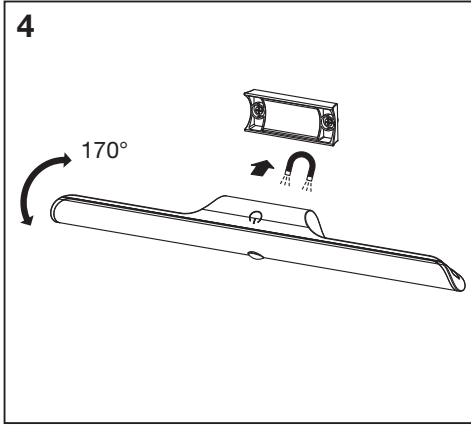

LINEAR LED SWIVEL MOBILE

	EAN	W	lm Light Source	lm Output	K	IP	°C	V _{DC}	mA	°	h
LINEAR LED SWIVEL MOB SEN35CM830USB	4099854096556	4	325	300	3000	20	-20...+30	Charge: 5 Lamp: 4.2	Charge: 1000 Lamp: 890	120	15 000