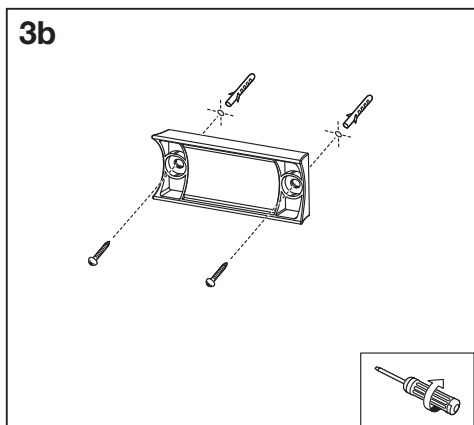

LINEAR LED SWIVEL MOBILE

	EAN	W	lm Light Source	lm Output	K	IP	°C	V _{DC}	mA	°	h
LINEAR LED SWIVEL MOB SEN35CM830USB	4099854096556	4	325	300	3000	20	-20...+30	Charge: 5 Lamp: 4.2	Charge: 1000 Lamp: 890	120	15 000