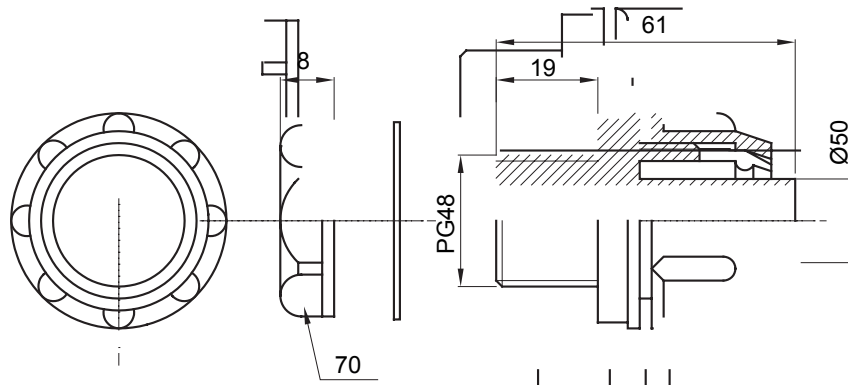

Straight and revolving coupling device for sheath with IP54 protection degree.

Colour	Grey RAL 7035	IP degree	IP54
PG pitch	48	Sheath Ø (mm)	50
Type	Fixed	Electrocod	210

DIMENSIONAL

TECHNICAL SYMBOLOGY

IP