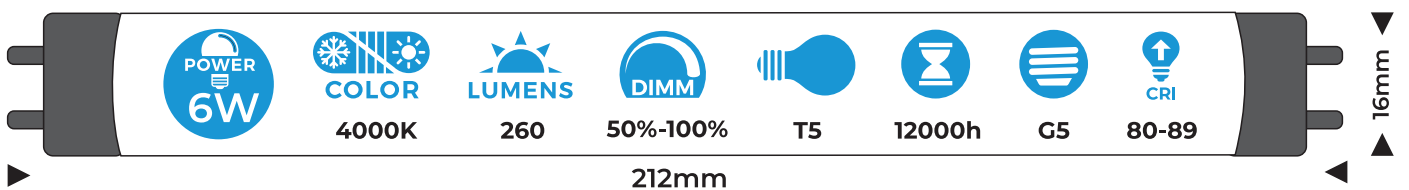

PATRON

FLUORESCENT TUBE

05706

Manufactured in PRC

CE EAC

Strada Alexandru Ghica 148,
Alexandria, Romania

Strada Ștefan cel Mare 2/20,
Strășeni, Moldova

www.patronbulbs.com