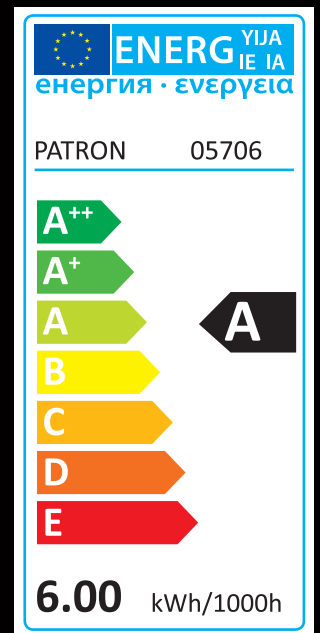

PATRON

FLUORESCENT TUBE

05706

Manufactured in PRC

CE EAC

Strada Alexandru Ghica 148,
Alexandria, Romania

Strada Ștefan cel Mare 2/20,
Strășeni, Moldova

www.patronbulbs.com